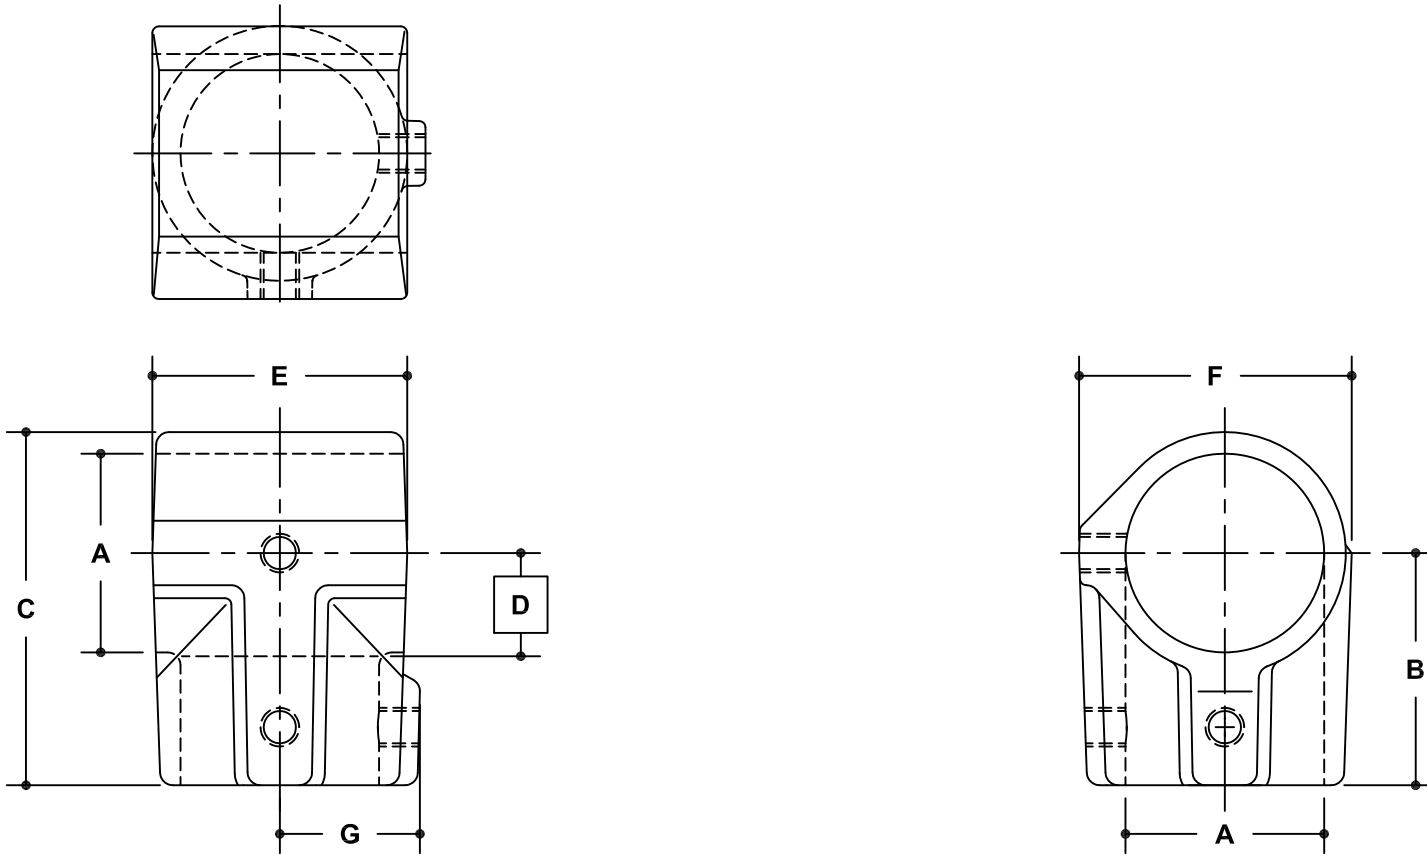

NOTE: DIMENSIONS LOCATED IN BOXES ARE COMMON  
SETBACK DIMENSIONS FOR EACH FITTING

## #5EX Tee-E

SCALE: HALF

### ENGLISH UNITS (Inches)

PIPE SIZE	A	B	C	D	E	F	G
1½"	1.93	2.25	3.42	1.00	2.47	2.64	1.34
1¼"							
1"							
¾"							

### METRIC UNITS (mm)

PIPE SIZE	A	B	C	D	E	F	G
1½"	49	57	87	25	63	67	34
1¼"							
1"							
¾"							