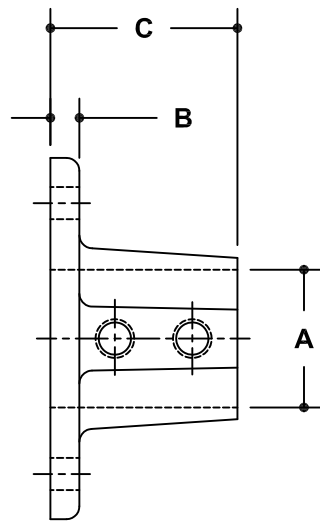

NOTE: DIMENSIONS LOCATED IN BOXES ARE COMMON  
SETBACK DIMENSIONS FOR EACH FITTING

## #46-6 Rectangular Floor Flange

SCALE: HALF

ENGLISH UNITS (Inches)										
PIPE SIZE	A	B	C	D	E	F	G	H	J	K
1"	1.34	0.28	1.81	2.38	3.50	2.63	1.19			.31

METRIC UNITS (mm)										
PIPE SIZE	A	B	C	D	E	F	G	H	J	K
1"	34	7	46	60	89	67	30			8