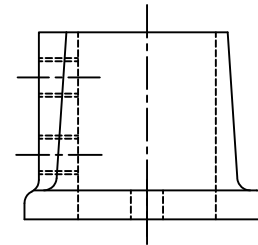

NOTE: DIMENSIONS LOCATED IN BOXES ARE COMMON  
SETBACK DIMENSIONS FOR EACH FITTING

## #46-6 Rectangular Floor Flange

SCALE: HALF

ENGLISH UNITS (Inches)										
PIPE SIZE	A	B	C	D	E	F	G	H	J	K
1"	1.34	0.28	1.81	2.38	3.50	2.63	1.19			.31

METRIC UNITS (mm)										
PIPE SIZE	A	B	C	D	E	F	G	H	J	K
1"	34	7	46	60	89	67	30			8