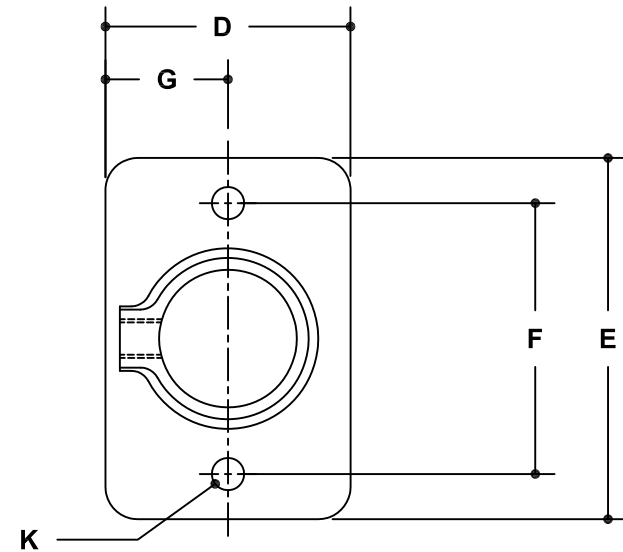

NOTE: DIMENSIONS LOCATED IN BOXES ARE COMMON  
SETBACK DIMENSIONS FOR EACH FITTING

## #46-6 Rectangular Floor Flange

SCALE: HALF

ENGLISH UNITS (Inches)										
PIPE SIZE	A	B	C	D	E	F	G	H	J	K
1"	1.34	0.28	1.81	2.38	3.50	2.63	1.19			.31

METRIC UNITS (mm)										
PIPE SIZE	A	B	C	D	E	F	G	H	J	K
1"	34	7	46	60	89	67	30			8