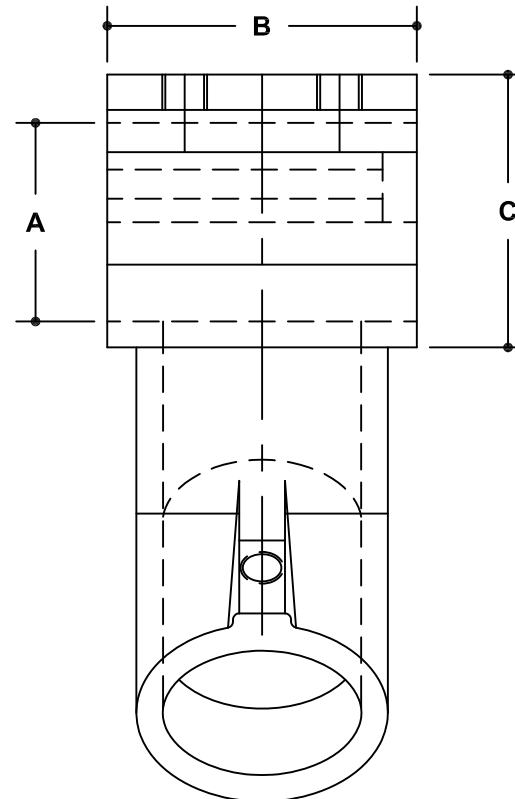

NOTE: DIMENSIONS LOCATED IN BOXES ARE COMMON
SETBACK DIMENSIONS FOR EACH FITTING

#22S Modular Cross Elbow Assembly

SCALE: HALF

ENGLISH UNITS (Inches)							
PIPE SIZE	A	B	C	D	E	F	G
2"	-	-	-	-	-	-	-
1½"	1.93	3.00	2.64	2.81	1.43	2.00	1.00
1¼"	1.68	2.60	2.52	2.69	1.38	1.87	.75
1"	-	-	-	-	-	-	-
¾"	-	-	-	-	-	-	-

METRIC UNITS (mm)							
PIPE SIZE	A	B	C	D	E	F	G
2"	-	-	-	-	-	-	-
1½"	49	76	67	71	36	51	25
1¼"	43	66	64	68	35	47	19
1"	-	-	-	-	-	-	-
¾"	-	-	-	-	-	-	-