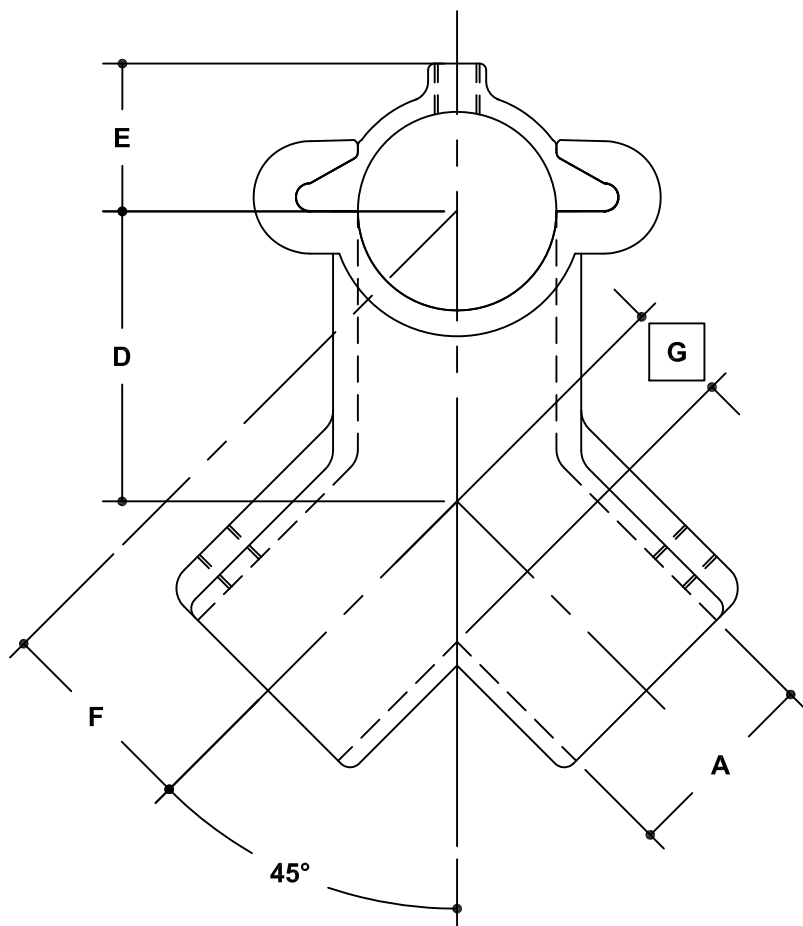

NOTE: DIMENSIONS LOCATED IN BOXES ARE COMMON
SETBACK DIMENSIONS FOR EACH FITTING

#22S Modular Cross Elbow Assembly

SCALE: HALF

ENGLISH UNITS (Inches)							
PIPE SIZE	A	B	C	D	E	F	G
2"	-	-	-	-	-	-	-
1½"	1.93	3.00	2.64	2.81	1.43	2.00	1.00
1¼"	1.68	2.60	2.52	2.69	1.38	1.87	.75
1"	-	-	-	-	-	-	-
¾"	-	-	-	-	-	-	-

METRIC UNITS (mm)							
PIPE SIZE	A	B	C	D	E	F	G
2"	-	-	-	-	-	-	-
1½"	49	76	67	71	36	51	25
1¼"	43	66	64	68	35	47	19
1"	-	-	-	-	-	-	-
¾"	-	-	-	-	-	-	-