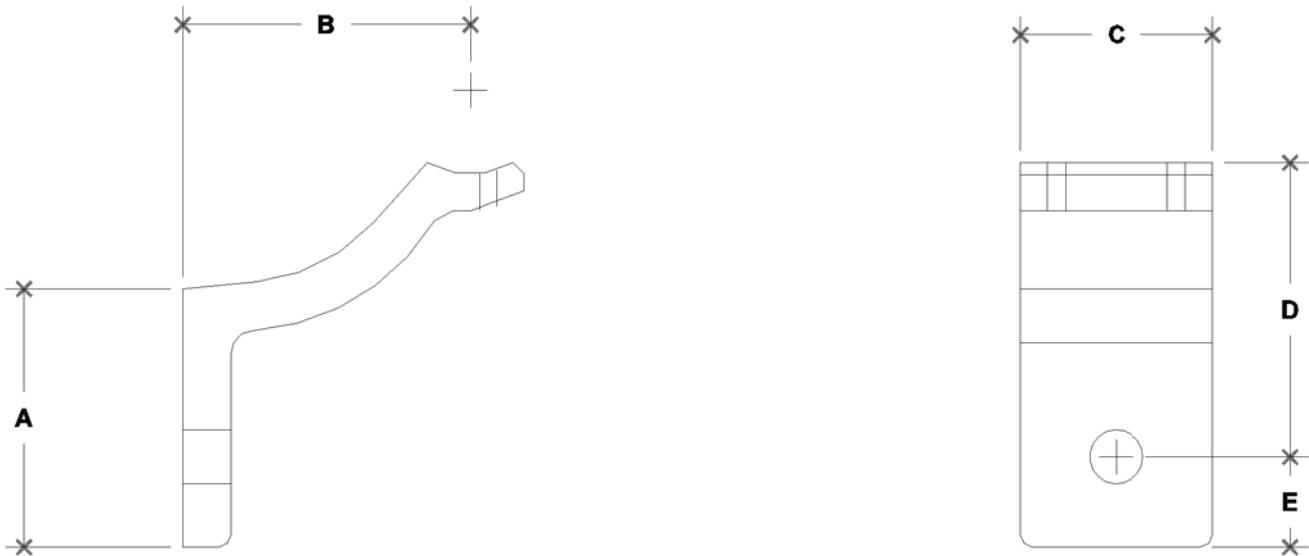

NOTE: DIMENSIONS LOCATED IN BOXES ARE COMMON
SETBACK DIMENSIONS FOR EACH FITTING

#82A Handrail Bracket

SCALE: HALF

ENGLISH UNITS (Inches)							
PIPE SIZE	A	B	C	D	E	F	G
1½"	2.69	3.00	2.00	3.06	0.94		
1¼"	2.69	3.00	2.00	3.06	0.94		

METRIC UNITS (mm)							
PIPE SIZE	A	B	C	D	E	F	G
1½"	68	76	51	69	73		
1¼"	68	76	51	69	73		