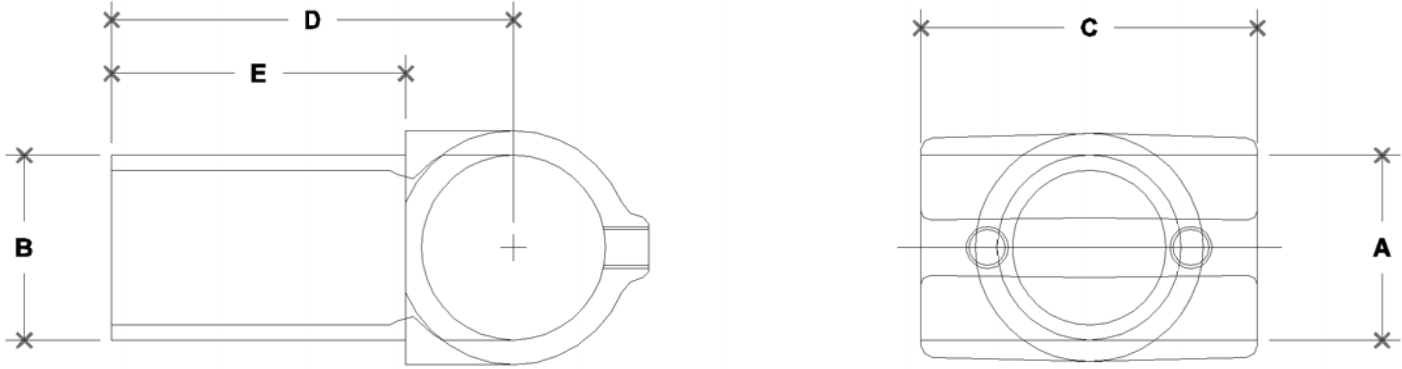

NOTE: DIMENSIONS LOCATED IN BOXES ARE COMMON
SETBACK DIMENSIONS FOR EACH FITTING

#30B Nu-Rail Swivel

SCALE: HALF

ENGLISH UNITS (Inches)							
PIPE SIZE	A	B	C	D	E	F	G
2"	2.40	2.38	4.00	4.63	3.25		
1½"	1.93	1.90	3.50	4.19	3.06		
1¼"	1.68	1.66	3.50	3.69	2.69		
1"	1.34	1.32	3.50	3.52	2.69		
¾"	1.07	1.05	2.50	2.88	2.19		

METRIC UNITS (mm)							
PIPE SIZE	A	B	C	D	E	F	G
2"	61	60	102	118	83		
1½"	49	48	89	106	78		
1¼"	43	42	89	94	68		
1"	34	33	89	89	68		
¾"	27	26	64	73	56		