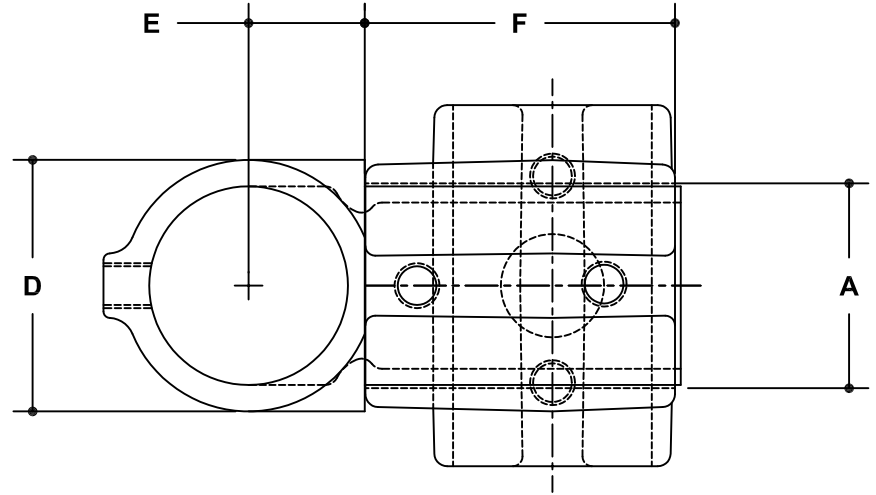

NOTE: DIMENSIONS LOCATED IN BOXES ARE COMMON
SETBACK DIMENSIONS FOR EACH FITTING

#30 Nu-Rail Adjustable Cross

SCALE: HALF

ENGLISH UNITS (Inches)							
PIPE SIZE	A	B	C	D	E	F	G
2"	2.40	4.00	2.50	2.97	1.38	3.31	-
1½"	1.92	3.50	2.03	2.44	1.13	2.75	-
1¼"	1.68	3.50	1.81	2.16	1.00	2.75	-
1"	1.34	2.75	1.44	1.78	.83	2.75	-
¾"	1.07	2.25	1.19	1.40	.69	2.25	-

METRIC UNITS (mm)							
PIPE SIZE	A	B	C	D	E	F	G
2"	61	102	64	75	35	84	-
1½"	49	89	52	62	29	70	-
1¼"	43	89	46	55	25	70	-
1"	34	70	37	45	21	70	-
¾"	27	57	30	36	18	57	-