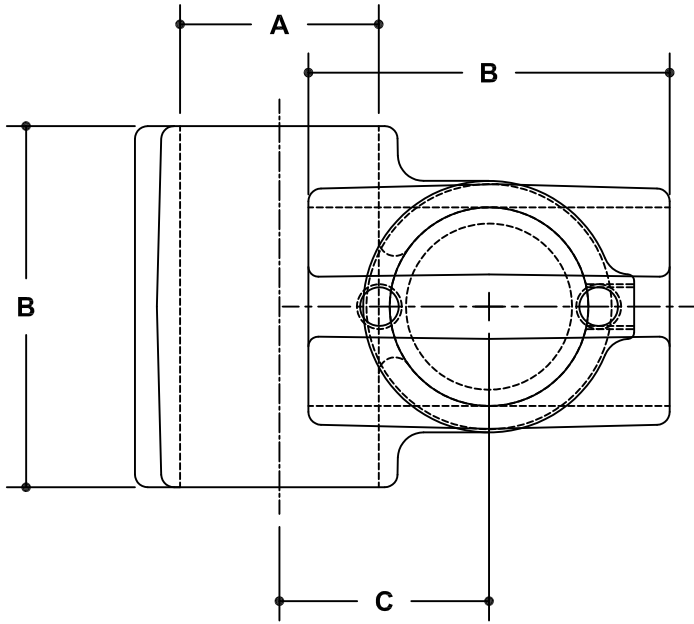

NOTE: DIMENSIONS LOCATED IN BOXES ARE COMMON
SETBACK DIMENSIONS FOR EACH FITTING

#30 Nu-Rail Adjustable Cross

SCALE: HALF

ENGLISH UNITS (Inches)							
PIPE SIZE	A	B	C	D	E	F	G
2"	2.40	4.00	2.50	2.97	1.38	3.31	-
1½"	1.92	3.50	2.03	2.44	1.13	2.75	-
1¼"	1.68	3.50	1.81	2.16	1.00	2.75	-
1"	1.34	2.75	1.44	1.78	.83	2.75	-
¾"	1.07	2.25	1.19	1.40	.69	2.25	-

METRIC UNITS (mm)							
PIPE SIZE	A	B	C	D	E	F	G
2"	61	102	64	75	35	84	-
1½"	49	89	52	62	29	70	-
1¼"	43	89	46	55	25	70	-
1"	34	70	37	45	21	70	-
¾"	27	57	30	36	18	57	-