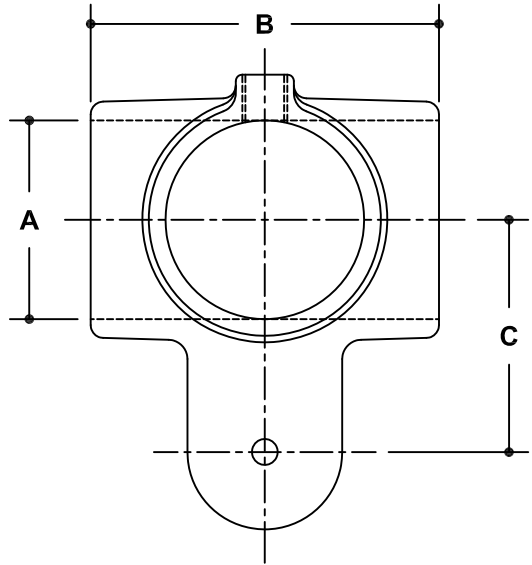

NOTE: DIMENSIONS LOCATED IN BOXES ARE COMMON  
SETBACK DIMENSIONS FOR EACH FITTING

## #25M Side Outlet Adjustable Elbow or Tee Male Body

SCALE: HALF

ENGLISH UNITS (Inches)							
PIPE SIZE	A	B	C	D	E	F	G
1½"	1.93	3.38	2.25	0.47			
1¼"	1.68	2.75	1.94	0.47			
1"	1.34	2.38	1.63	0.47			
¾"	1.07	2.00	1.31	0.47			

METRIC UNITS (mm)							
PIPE SIZE	A	B	C	D	E	F	G
1½"	49	86	57	12			
1¼"	43	70	49	12			
1"	34	60	41	12			
¾"	27	51	33	12			