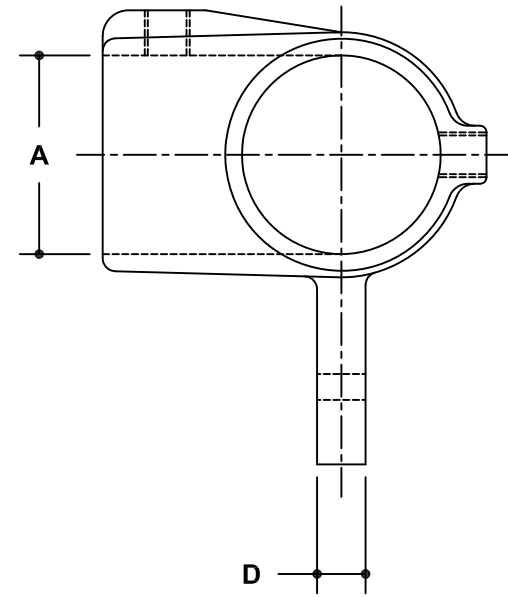

NOTE: DIMENSIONS LOCATED IN BOXES ARE COMMON  
SETBACK DIMENSIONS FOR EACH FITTING

## #25M Side Outlet Adjustable Elbow or Tee Male Body

SCALE: HALF

ENGLISH UNITS (Inches)							
PIPE SIZE	A	B	C	D	E	F	G
1½"	1.93	3.38	2.25	0.47			
1¼"	1.68	2.75	1.94	0.47			
1"	1.34	2.38	1.63	0.47			
¾"	1.07	2.00	1.31	0.47			

METRIC UNITS (mm)							
PIPE SIZE	A	B	C	D	E	F	G
1½"	49	86	57	12			
1¼"	43	70	49	12			
1"	34	60	41	12			
¾"	27	51	33	12			