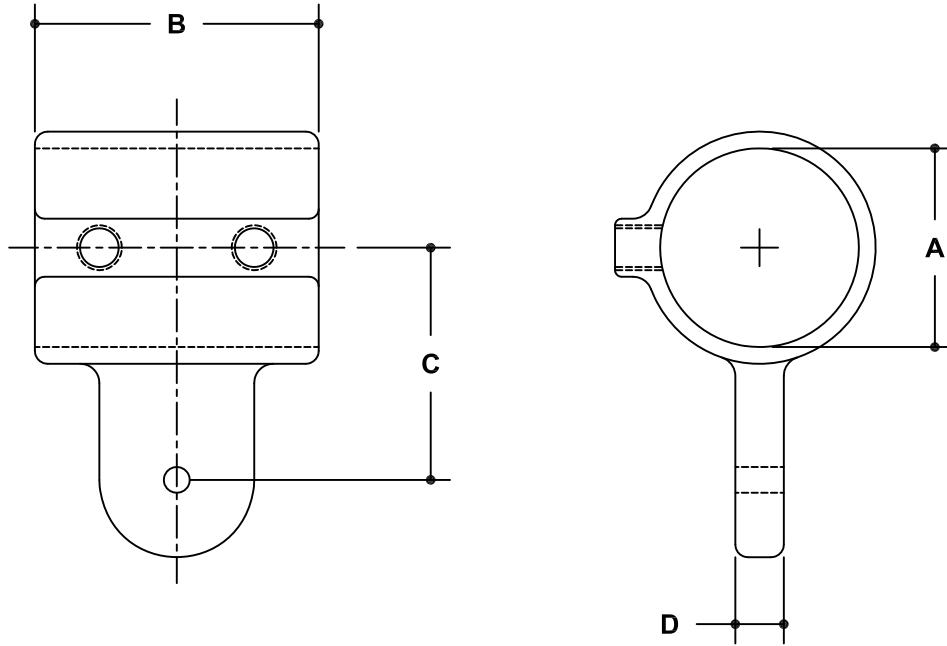

NOTE: DIMENSIONS LOCATED IN BOXES ARE COMMON
SETBACK DIMENSIONS FOR EACH FITTING

#17M Adjustable Elbow or Tee Male Body

SCALE: HALF

ENGLISH UNITS (Inches)							
PIPE SIZE	A	B	C	D	E	F	G
2"	2.40	3.88	2.63	0.53			
1½"	1.93	2.75	2.25	0.47			
1¼"	1.68	2.38	2.06	0.47			
1"	1.33	2.00	1.63	0.47			
¾"	1.07	2.00	1.38	0.47			

METRIC UNITS (mm)							
PIPE SIZE	A	B	C	D	E	F	G
2"	61	99	67	13			
1½"	49	70	57	12			
1¼"	43	60	52	12			
1"	34	51	41	12			
¾"	27	51	35	12			