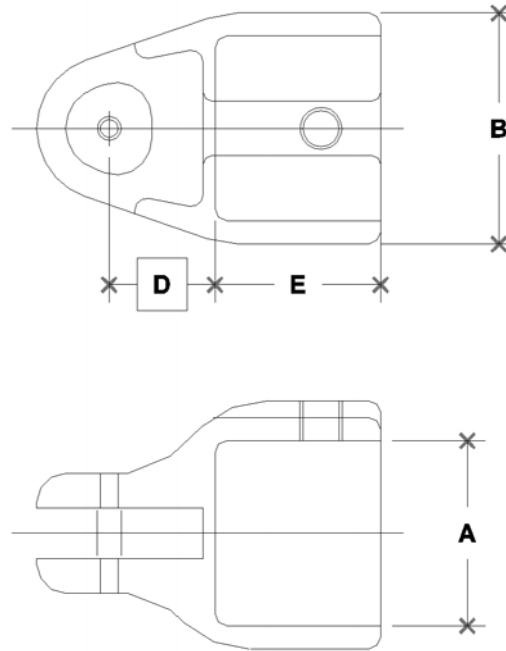

NOTE: DIMENSIONS LOCATED IN BOXES ARE COMMON
SETBACK DIMENSIONS FOR EACH FITTING

#17F Adjustable Elbow or Tee Female Body

SCALE: HALF

ENGLISH UNITS (Inches)							
PIPE SIZE	A	B	C	D	E	F	G
2"	2.40	2.88		1.13	2.13		
1½"	1.93	2.41		1.11	1.73		
1¼"	1.68	2.12		1.13	1.44		
1"	1.34	1.78		0.80	1.20		
¾"	1.07	1.41		0.41	0.41		

METRIC UNITS (mm)							
PIPE SIZE	A	B	C	D	E	F	G
2"	61	73		29	54		
1½"	49	61		28	44		
1¼"	43	54		29	37		
1"	34	45		20	30		
¾"	27	36		10	10		