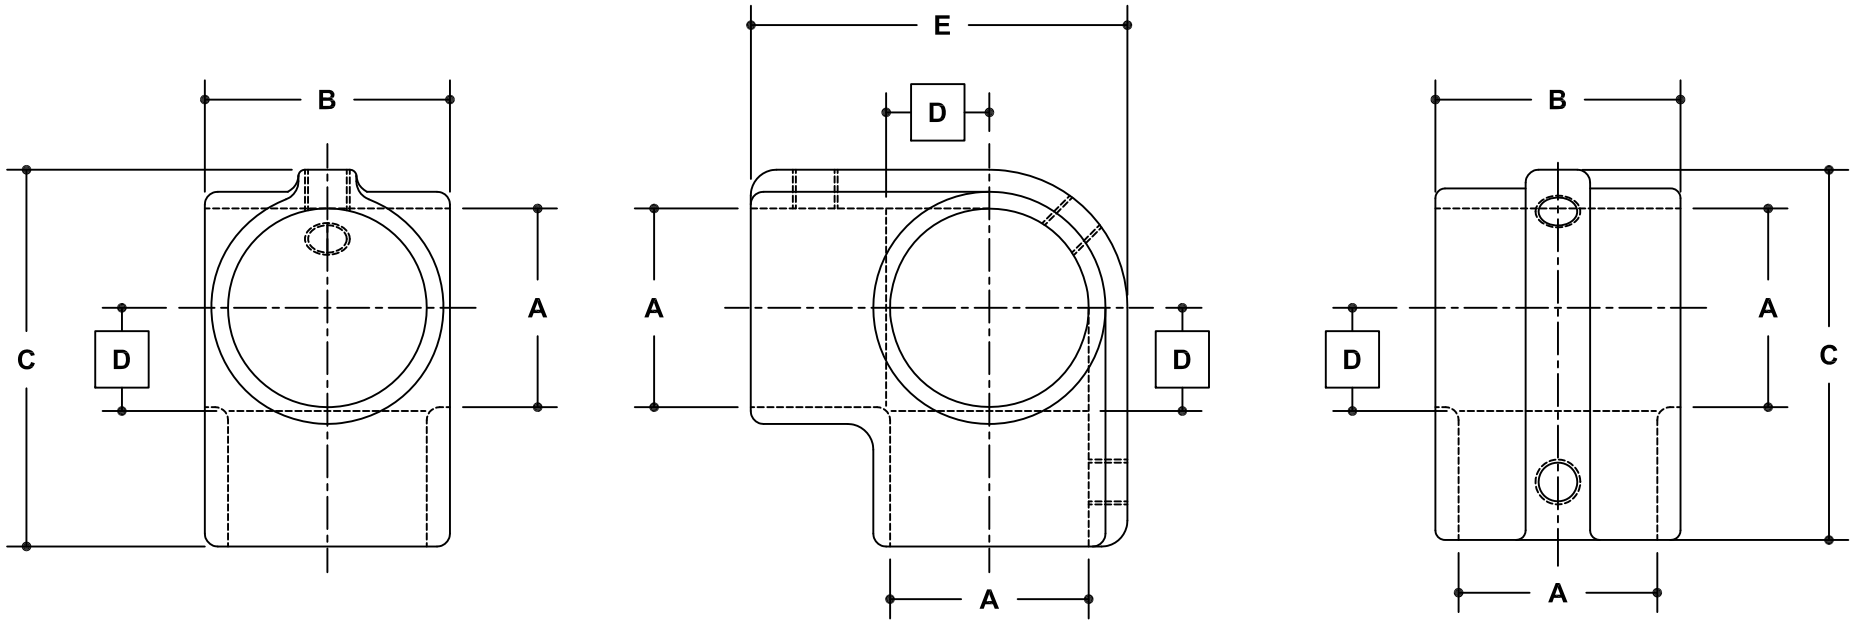

NOTE: DIMENSIONS LOCATED IN BOXES ARE COMMON  
SETBACK DIMENSIONS FOR EACH FITTING

## #11E Side Outlet Tee-E

SCALE: HALF

ENGLISH UNITS (Inches)							
PIPE SIZE	A	B	C	D	E	F	G
1½"	1.93	2.31	3.63	1.00	3.63		
1¼"	1.68	2.06	3.22	0.88	3.22		
1"	1.33	1.72	2.82	0.73	2.82		
¾"	1.07	1.44	2.41	0.47	2.41		

METRIC UNITS (mm)							
PIPE SIZE	A	B	C	D	E	F	G
1½"	49	59	92	25	92		
1¼"	43	42	82	22	82		
1"	34	44	72	19	72		
¾"	27	37	61	12	61		