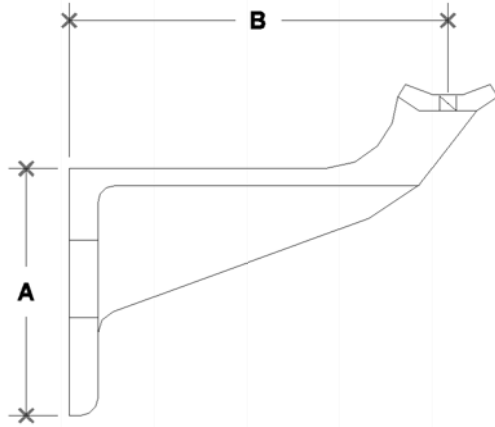

NOTE: DIMENSIONS LOCATED IN BOXES ARE COMMON
SETBACK DIMENSIONS FOR EACH FITTING

#82 Handrail Bracket

SCALE: HALF

ENGLISH UNITS (Inches)							
PIPE SIZE	A	B	C	D	E	F	G
1½"	2.97	4.13	2.13	1.69	1.63		
1¼"	2.97	4.13	2.13	1.69	1.63		

METRIC UNITS (mm)							
PIPE SIZE	A	B	C	D	E	F	G
1½"	75	105	54	43	41		
1¼"	75	105	54	43	41		