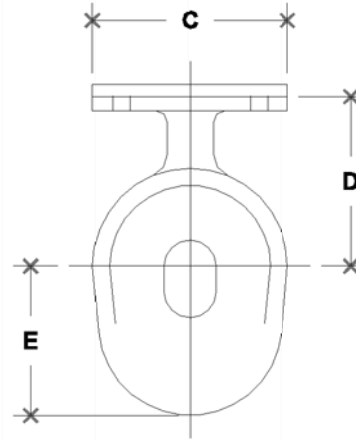

NOTE: DIMENSIONS LOCATED IN BOXES ARE COMMON
SETBACK DIMENSIONS FOR EACH FITTING

#82 Handrail Bracket

SCALE: HALF

ENGLISH UNITS (Inches)							
PIPE SIZE	A	B	C	D	E	F	G
1½"	2.97	4.13	2.13	1.69	1.63		
1¼"	2.97	4.13	2.13	1.69	1.63		

METRIC UNITS (mm)							
PIPE SIZE	A	B	C	D	E	F	G
1½"	75	105	54	43	41		
1¼"	75	105	54	43	41		