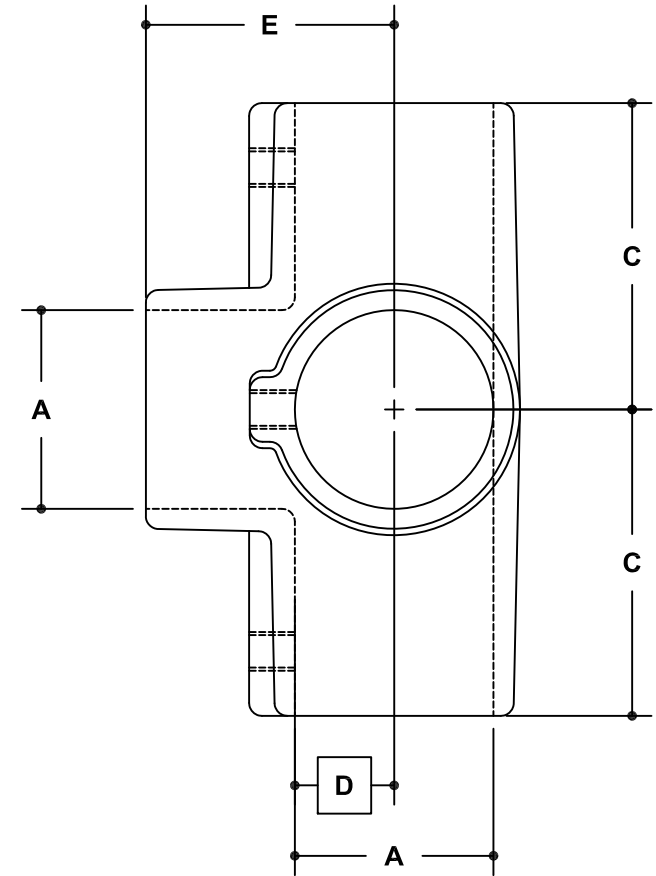

NOTE: DIMENSIONS LOCATED IN BOXES ARE COMMON
SETBACK DIMENSIONS FOR EACH FITTING

#106E Rackmaster Double Side Outlet Cross-E

SCALE: HALF

ENGLISH UNITS (Inches)							
PIPE SIZE	A	B	C	D	E	F	G
1½"	1.93	5.94	2.97	1.00	2.41		
1¼"	1.68	5.19	2.59	0.88	2.21		
1"	1.34	4.35	2.17	0.69	2.84		

METRIC UNITS (mm)							
PIPE SIZE	A	B	C	D	E	F	G
1½"	49	151	75	25	61		
1¼"	43	132	66	22	56		
1"	34	110	55	18	72		