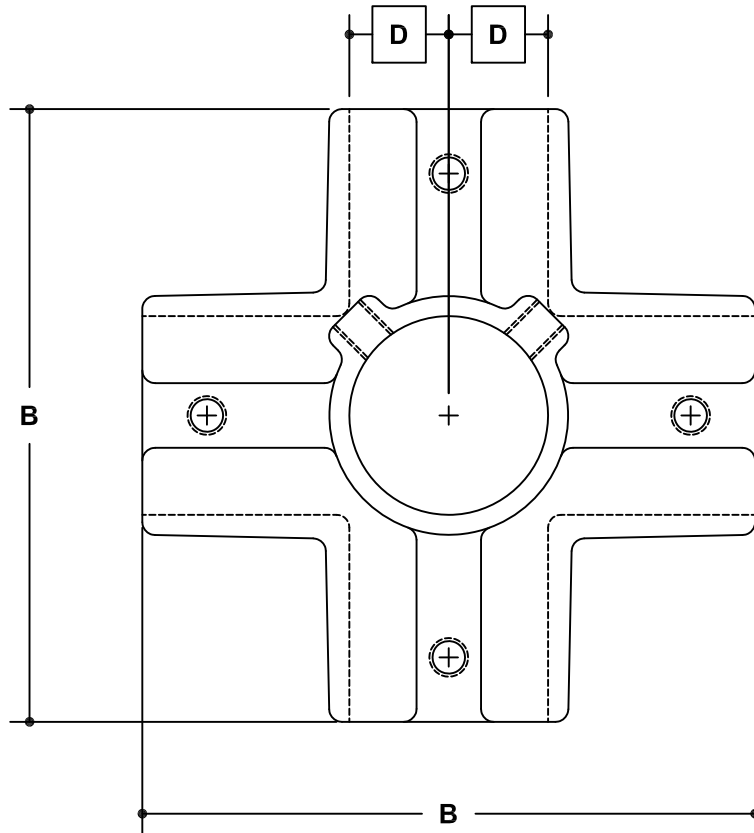

NOTE: DIMENSIONS LOCATED IN BOXES ARE COMMON
SETBACK DIMENSIONS FOR EACH FITTING

#106E Rackmaster Double Side Outlet Cross-E

SCALE: HALF

ENGLISH UNITS (Inches)							
PIPE SIZE	A	B	C	D	E	F	G
1½"	1.93	5.94	2.97	1.00	2.41		
1¼"	1.68	5.19	2.59	0.88	2.21		
1"	1.34	4.35	2.17	0.69	2.84		

METRIC UNITS (mm)							
PIPE SIZE	A	B	C	D	E	F	G
1½"	49	151	75	25	61		
1¼"	43	132	66	22	56		
1"	34	110	55	18	72		