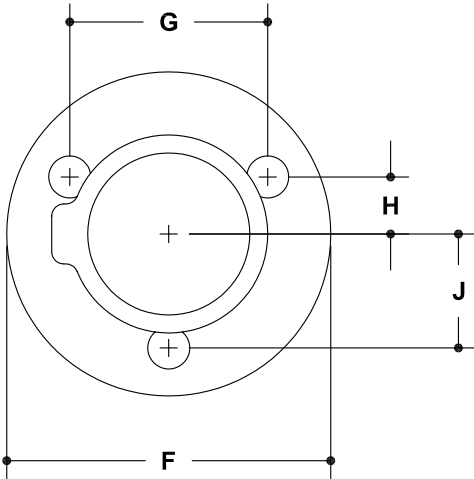

NOTE: DIMENSIONS LOCATED IN BOXES ARE COMMON
SETBACK DIMENSIONS FOR EACH FITTING

#41 Adjustable Flange (Wall Mount Only)

SCALE: HALF

ENGLISH UNITS (Inches)									
PIPE SIZE	A	B	C	D	E	F	G	H	J
1½"	1.93	0.31	1.31	2.81	1.69	3.38	2.06	0.59	1.19
1¼"	1.68	0.31	1.31	2.50	1.56	3.38	2.06	0.59	1.19
1"	1.34	0.25	1.19	2.00	1.19	2.88	1.63	0.47	0.94
¾"	1.07	0.25	1.19	1.94	0.97	2.88	1.63	0.47	0.94

METRIC UNITS (mm)									
PIPE SIZE	A	B	C	D	E	F	G	H	J
1½"	49	8	33	72	43	86	52	15	30
1¼"	43	8	33	64	40	86	52	15	30
1"	34	6	30	51	30	73	41	12	24
¾"	27	6	30	49	25	73	41	12	24