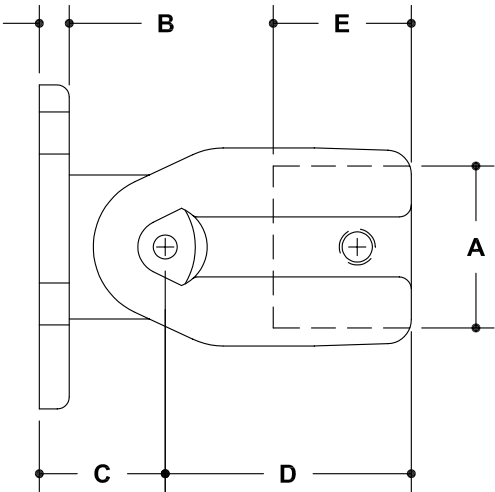

NOTE: DIMENSIONS LOCATED IN BOXES ARE COMMON
SETBACK DIMENSIONS FOR EACH FITTING

#41 Adjustable Flange (Wall Mount Only)

SCALE: HALF

ENGLISH UNITS (Inches)									
PIPE SIZE	A	B	C	D	E	F	G	H	J
1½"	1.93	0.31	1.31	2.81	1.69	3.38	2.06	0.59	1.19
1¼"	1.68	0.31	1.31	2.50	1.56	3.38	2.06	0.59	1.19
1"	1.34	0.25	1.19	2.00	1.19	2.88	1.63	0.47	0.94
¾"	1.07	0.25	1.19	1.94	0.97	2.88	1.63	0.47	0.94

METRIC UNITS (mm)									
PIPE SIZE	A	B	C	D	E	F	G	H	J
1½"	49	8	33	72	43	86	52	15	30
1¼"	43	8	33	64	40	86	52	15	30
1"	34	6	30	51	30	73	41	12	24
¾"	27	6	30	49	25	73	41	12	24