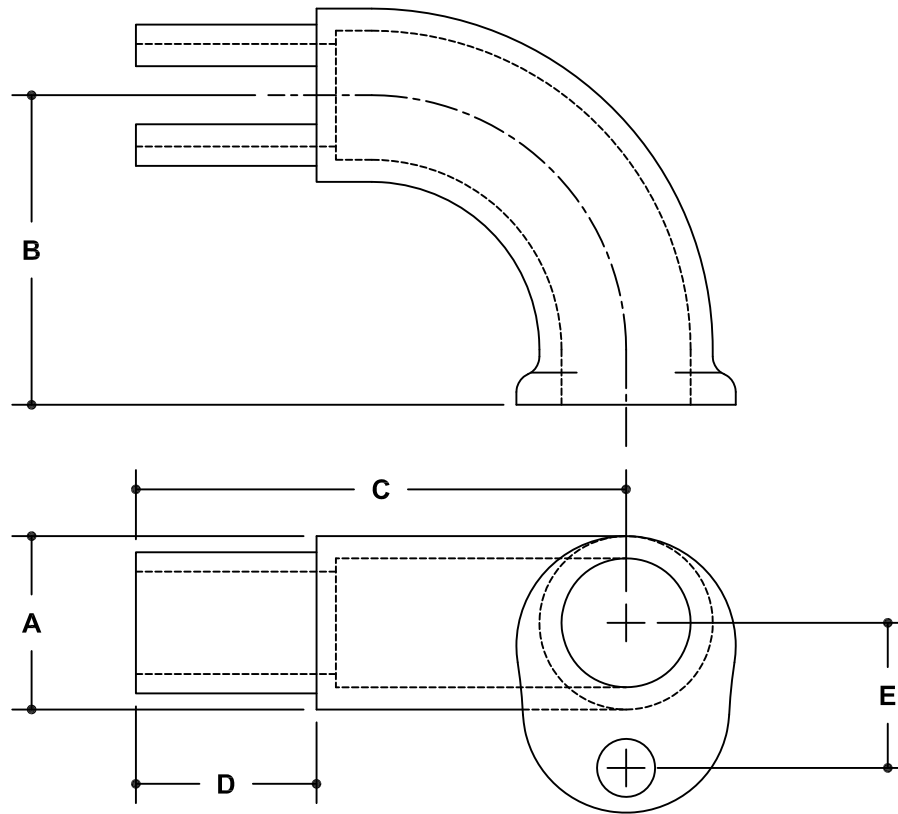

NOTE: DIMENSIONS LOCATED IN BOXES ARE COMMON  
SETBACK DIMENSIONS FOR EACH FITTING

## #84AL Handrail Return

SCALE: HALF

ENGLISH UNITS (Inches)							
PIPE SIZE	A	B	C	D	E	F	G
1¼"	1.68	3.00	4.75	1.75	1.41		

METRIC UNITS (mm)							
PIPE SIZE	A	B	C	D	E	F	G
1¼"	43	76	121	45	36		