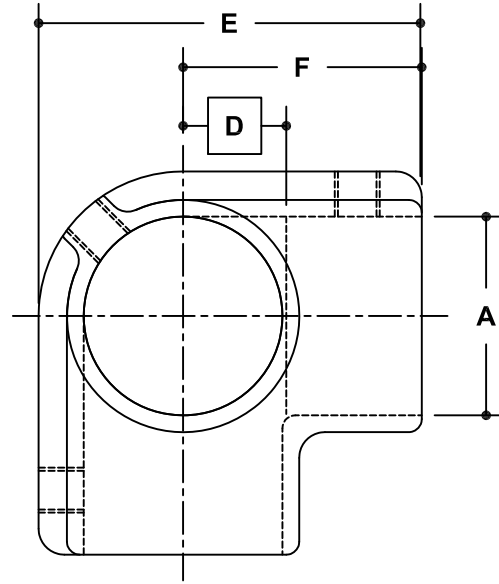

NOTE: DIMENSIONS LOCATED IN BOXES ARE COMMON  
SETBACK DIMENSIONS FOR EACH FITTING

## #9 Side Outlet Elbow

SCALE: HALF

ENGLISH UNITS (Inches)							
PIPE SIZE	A	B	C	D	E	F	G
2"	2.40	4.44	4.64	1.25	4.64	3.00	
1½"	1.93	3.50	3.72	1.00	3.72	2.31	
1¼"	1.68	3.06	3.22	0.88	3.22	2.00	
1"	1.32	2.66	2.83	0.72	2.83	1.78	
¾"	1.07	2.20	2.34	0.50	2.34	1.50	

METRIC UNITS (mm)							
PIPE SIZE	A	B	C	D	E	F	G
2"	61	113	118	32	118	76	
1½"	49	89	95	25	95	59	
1¼"	43	78	82	22	82	51	
1"	34	68	72	18	72	45	
¾"	27	56	59	13	59	38	