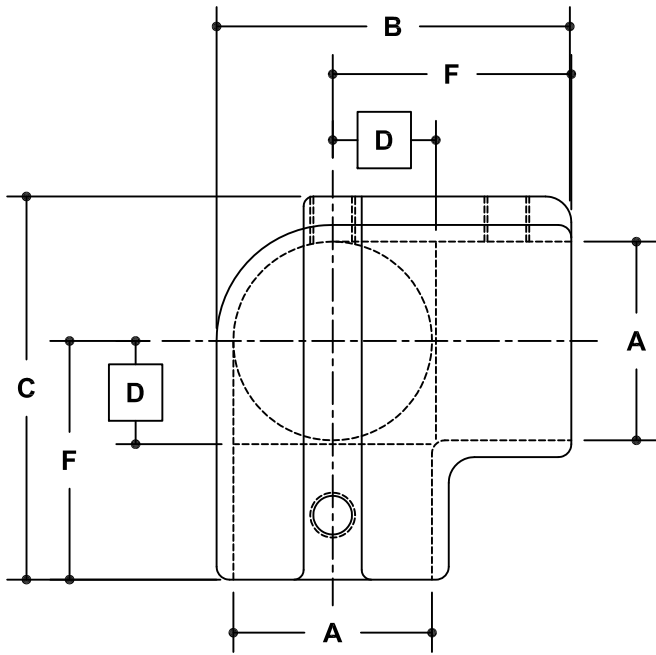

NOTE: DIMENSIONS LOCATED IN BOXES ARE COMMON  
SETBACK DIMENSIONS FOR EACH FITTING

## #9 Side Outlet Elbow

SCALE: HALF

ENGLISH UNITS (Inches)							
PIPE SIZE	A	B	C	D	E	F	G
2"	2.40	4.44	4.64	1.25	4.64	3.00	
1½"	1.93	3.50	3.72	1.00	3.72	2.31	
1¼"	1.68	3.06	3.22	0.88	3.22	2.00	
1"	1.32	2.66	2.83	0.72	2.83	1.78	
¾"	1.07	2.20	2.34	0.50	2.34	1.50	

METRIC UNITS (mm)							
PIPE SIZE	A	B	C	D	E	F	G
2"	61	113	118	32	118	76	
1½"	49	89	95	25	95	59	
1¼"	43	78	82	22	82	51	
1"	34	68	72	18	72	45	
¾"	27	56	59	13	59	38	