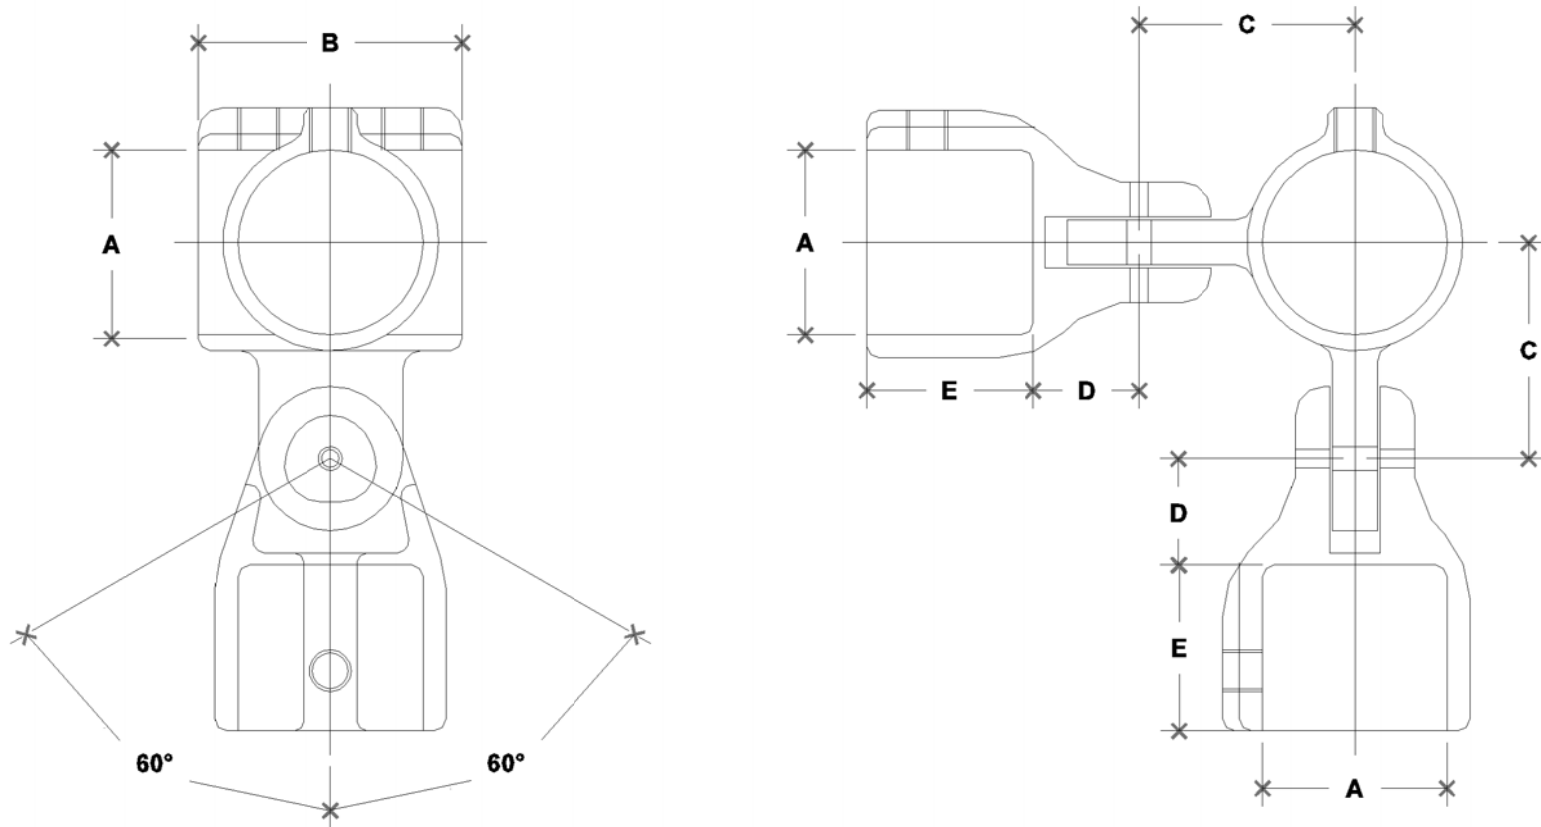

NOTE: DIMENSIONS LOCATED IN BOXES ARE COMMON
SETBACK DIMENSIONS FOR EACH FITTING

#27 Double Adjustable Side Outlet Elbow or Tee Assembly

SCALE: HALF

ENGLISH UNITS (Inches)

PIPE SIZE	A	B	C	D	E	F	G
1½"	1.93	3.38	2.25	1.11	1.73		
1¼"	1.68	2.75	1.94	1.13	1.44		

METRIC UNITS (mm)

PIPE SIZE	A	B	C	D	E	F	G
1½"	49	86	57	28	44		
1¼"	43	70	49	29	37		