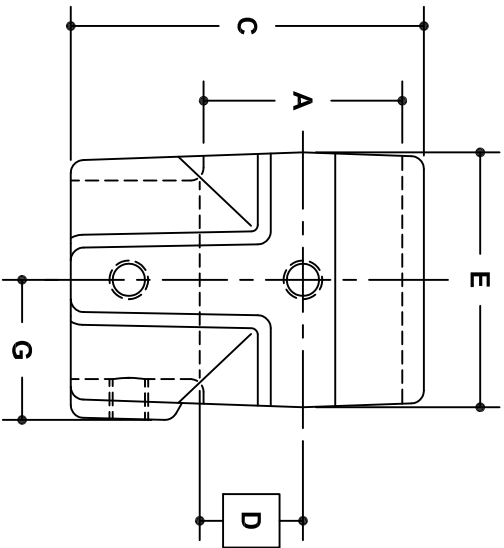

NOTE: DIMENSIONS LOCATED IN BOXES ARE COMMON
 SETBACK DIMENSIONS FOR EACH FITTING

#5EX Tee-E

SCALE: HALF

ENGLISH UNITS (Inches)

PIPE SIZE	A	B	C	D	E	F	G
1 1/2"	1.93	2.25	3.42	1.00	2.47	2.64	1.34
1 1/4"							
1"							
3/4"							

METRIC UNITS (mm)

PIPE SIZE	A	B	C	D	E	F	G
1 1/2"	49	57	87	25	63	67	34
1 1/4"							
1"							
3/4"							