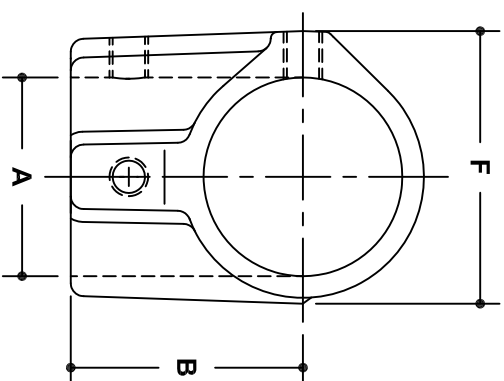

NOTE: DIMENSIONS LOCATED IN BOXES ARE COMMON
 SETBACK DIMENSIONS FOR EACH FITTING

#5EX Tee-E

SCALE: HALF

ENGLISH UNITS (Inches)

PIPE SIZE	A	B	C	D	E	F	G
1 1/2"	1.93	2.25	3.42	1.00	2.47	2.64	1.34
1 1/4"							
1"							
3/4"							

METRIC UNITS (mm)

PIPE SIZE	A	B	C	D	E	F	G
1 1/2"	49	57	87	25	63	67	34
1 1/4"							
1"							
3/4"							