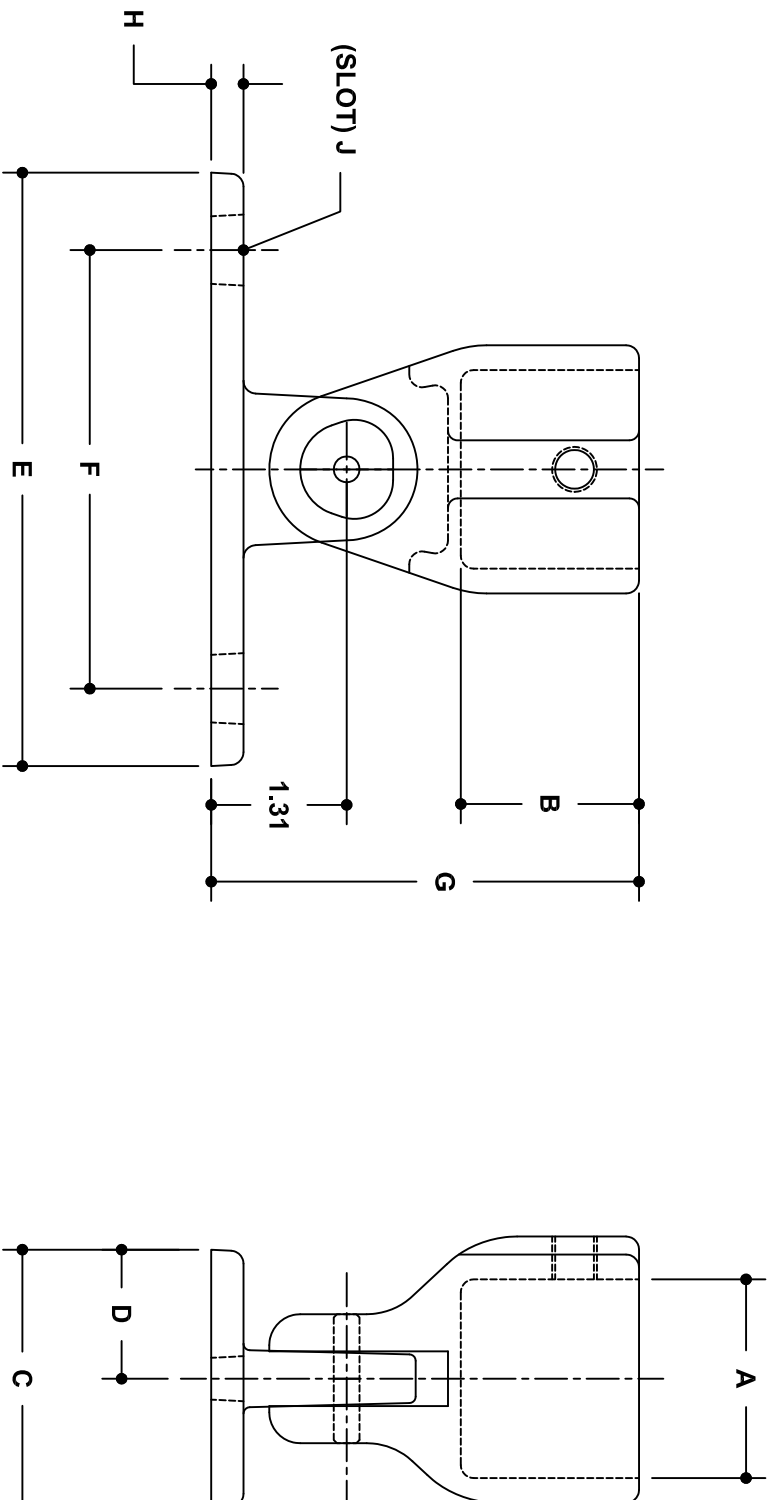

NOTE: DIMENSIONS LOCATED IN BOXES ARE COMMON
SETBACK DIMENSIONS FOR EACH FITTING

#41-RSP Mounting Bracket

SCALE: HALF

ENGLISH UNITS (Inches)										
PIPE SIZE	A	B	C	D	E	F	G	H	J	
2"	2.40	2.13	2.50	1.25	5.75	4.25	4.56	0.31	0.44	
1½"	1.93	1.73	2.50	1.25	5.75	4.25	4.16	0.31	0.44	
1¼"	1.68	1.44	2.50	1.25	5.75	4.25	3.88	0.31	0.44	

METRIC UNITS (mm)										
PIPE SIZE	A	B	C	D	E	F	G	H	J	
2"	61	54	64	32	146	108	116	8	11	
1½"	49	44	64	32	146	108	106	8	11	
1¼"	43	37	64	32	146	108	98	8	11	