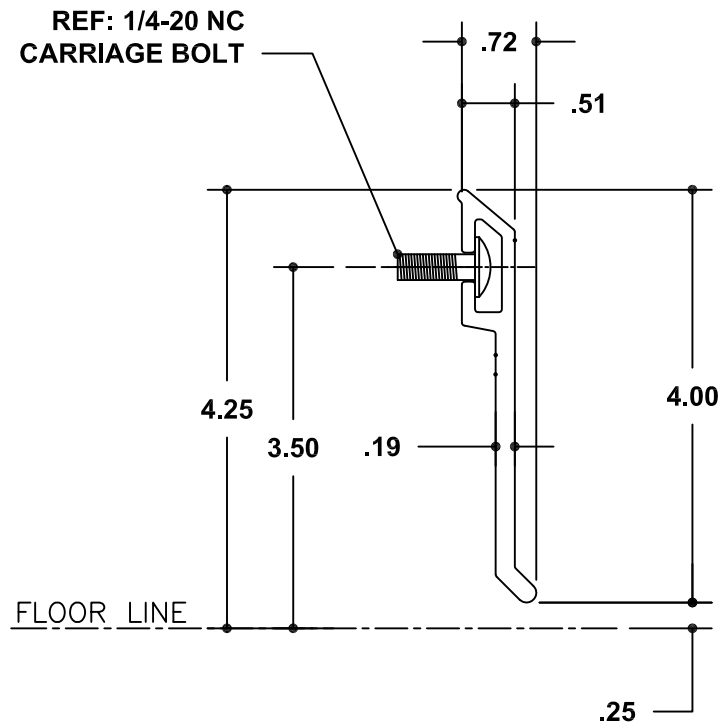

NOTE: DIMENSIONS LOCATED IN BOXES ARE COMMON
SETBACK DIMENSIONS FOR EACH FITTING

4" Toe-Board

SCALE: HALF