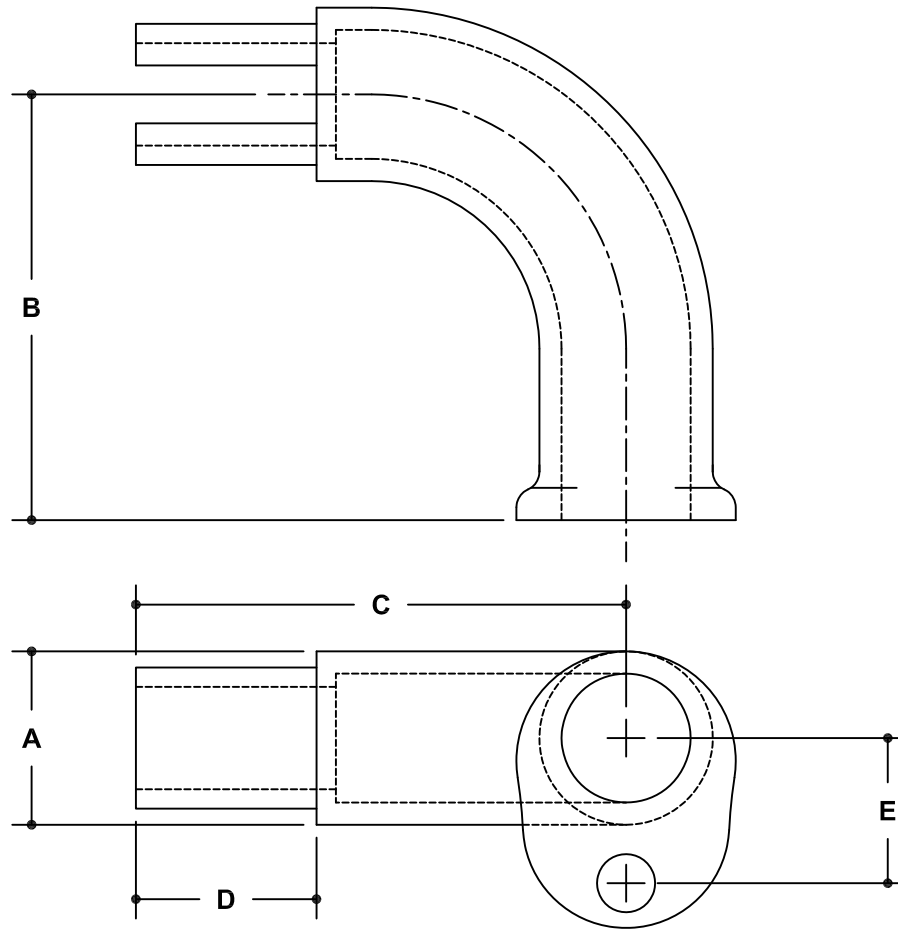

NOTE: DIMENSIONS LOCATED IN BOXES ARE COMMON  
SETBACK DIMENSIONS FOR EACH FITTING

## #84L Handrail Return

SCALE: HALF

ENGLISH UNITS (Inches)							
PIPE SIZE	A	B	C	D	E	F	G
1¼"	1.68	4.13	4.75	1.75	1.41		

METRIC UNITS (mm)							
PIPE SIZE	A	B	C	D	E	F	G
1¼"	43	105	121	45	36		